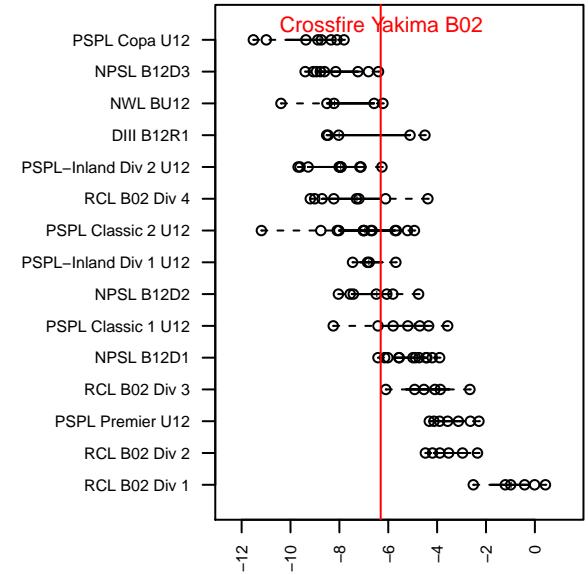

## Crossfire Yakima B02

Crossfire Yakima  
 Yakima, WA  
 B02 total strength=540  
 attack=0.79 defense=0.21  
 fall league = RCL B02 Div 4, RCL B02 7V2  
 spr league = Win RCL B02 Div 4  
 notes= Cenicerros 2014

alt names used:  
 Crossfire Yakima –Cenicerros B12  
 Crossfire Yakima  
 Crossfire Yakima –Cenicerros B12  
 Crossfire Yakima –Cenicerros B12  
 Crossfire Yakima –Cenicerros B12

Venues played:  
 2014 Starfire Labor Day Cup U12  
 2014 RCL B02 Div 4  
 2014 RCL B02 7V2  
 2014 Win RCL B02 Div 4  
 2014 WYS Presidents Cup B02 Division 2

**attack and defense variance (black dot)  
relative to other teams  
and top 10 in region**

**attack and defense rating  
relative to others at age  
and all opponents in last 13 months**

**Performance relative to 13 month average**