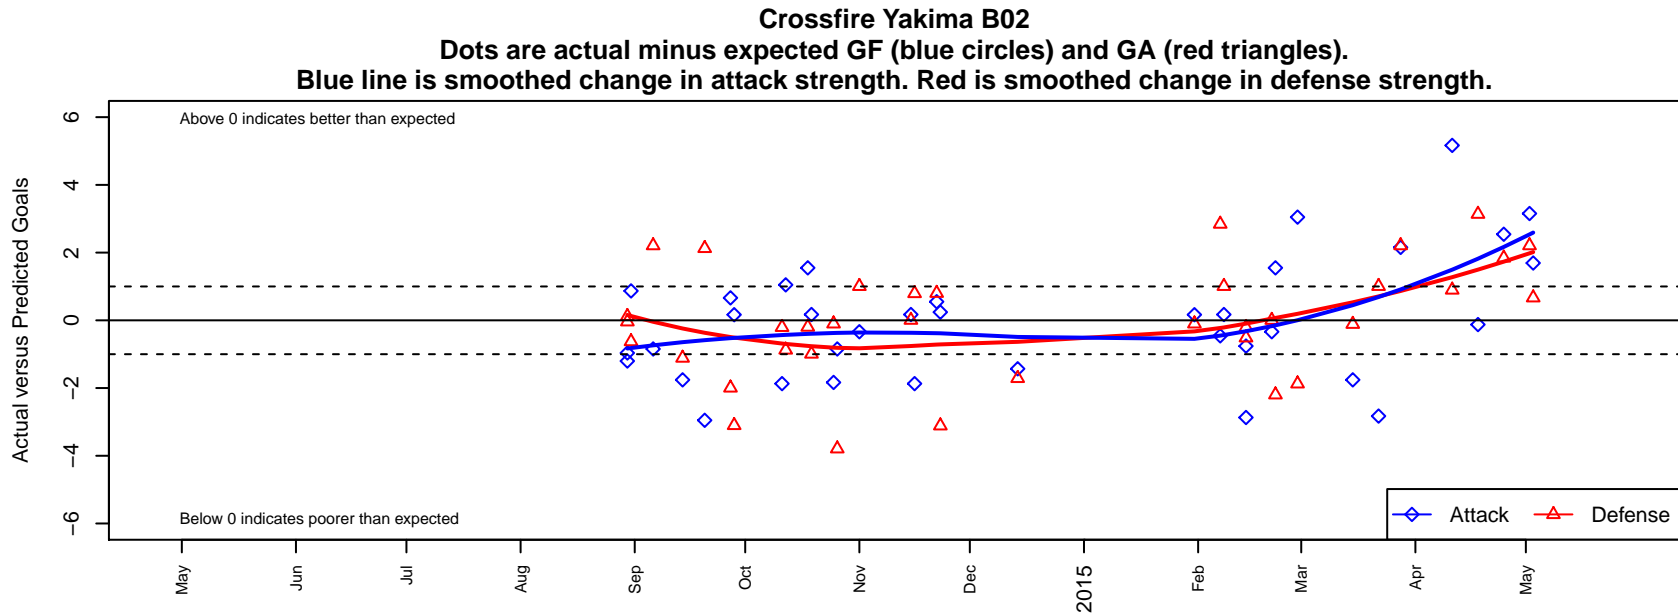

## Crossfire Yakima B02

Crossfire Yakima  
 Yakima, WA  
 B02 total strength=540  
 attack=0.79 defense=0.21  
 fall league = RCL B02 Div 4, RCL B02 7V2  
 spr league = Win RCL B02 Div 4  
 notes= Cenicerros 2014

**attack and defense variance (black dot)  
relative to other teams  
and top 10 in region**

**attack and defense rating  
relative to others at age  
and all opponents in last 13 months**

**Performance relative to 13 month average**