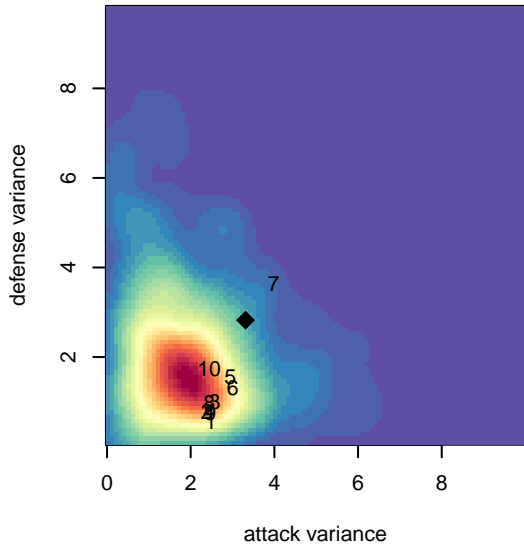

## Crossfire Yakima B02

Crossfire Yakima  
 Yakima, WA  
 B02 total strength=540  
 attack=0.79 defense=0.21  
 fall league = RCL B02 Div 4, RCL B02 7V2  
 spr league = Win RCL B02 Div 4  
 notes= Cenicerros 2014

**attack and defense variance (black dot)  
relative to other teams  
and top 10 in region**

**attack and defense rating  
relative to others at age  
and all opponents in last 13 months**

**Performance relative to 13 month average**