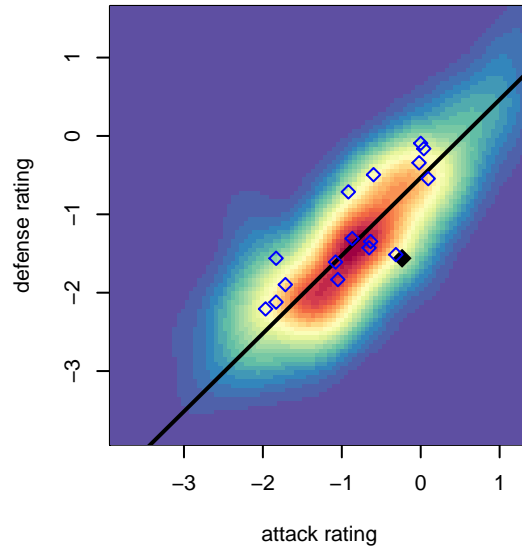

## Crossfire Yakima B02

Crossfire Yakima  
 Yakima, WA  
 B02 total strength=540  
 attack=0.79 defense=0.21  
 fall league = RCL B02 Div 4, RCL B02 7V2  
 spr league = Win RCL B02 Div 4  
 notes= Cenicerros 2014

alt names used:  
 Crossfire Yakima –Cenicerros B12  
 Crossfire Yakima  
 Crossfire Yakima –Cenicerros B12  
 Crossfire Yakima –Cenicerros B12  
 Crossfire Yakima –Cenicerros B12

Venues played:  
 2014 Starfire Labor Day Cup U12  
 2014 RCL B02 Div 4  
 2014 RCL B02 7V2  
 2014 Win RCL B02 Div 4  
 2014 WYS Presidents Cup B02 Division 2

**attack and defense variance (black dot)  
relative to other teams  
and top 10 in region**

**attack and defense rating  
relative to others at age  
and all opponents in last 13 months**

**Performance relative to 13 month average**