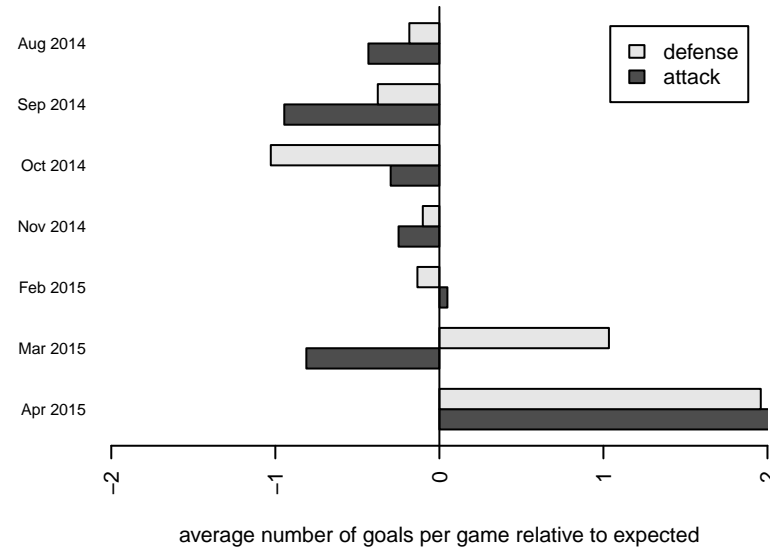

Performance relative to 13 month average