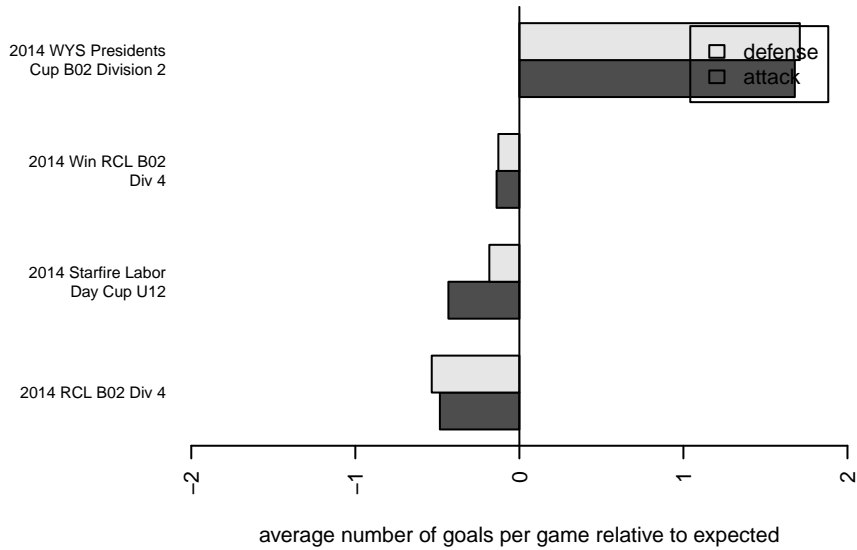

## Crossfire Yakima B02

Crossfire Yakima  
 Yakima, WA  
 B02 total strength=540  
 attack=0.79 defense=0.21  
 fall league = RCL B02 Div 4, RCL B02 7V2  
 spr league = Win RCL B02 Div 4  
 notes= Cenicerros 2014

alt names used:  
 Crossfire Yakima –Cenicerros B12  
 Crossfire Yakima  
 Crossfire Yakima –Cenicerros B12  
 Crossfire Yakima –Cenicerros B12  
 Crossfire Yakima –Cenicerros B12

Venues played:  
 2014 Starfire Labor Day Cup U12  
 2014 RCL B02 Div 4  
 2014 RCL B02 7V2  
 2014 Win RCL B02 Div 4  
 2014 WYS Presidents Cup B02 Division 2

**attack and defense variance (black dot)  
relative to other teams  
and top 10 in region**

**attack and defense rating  
relative to others at age  
and all opponents in last 13 months**

**Performance relative to 13 month average**